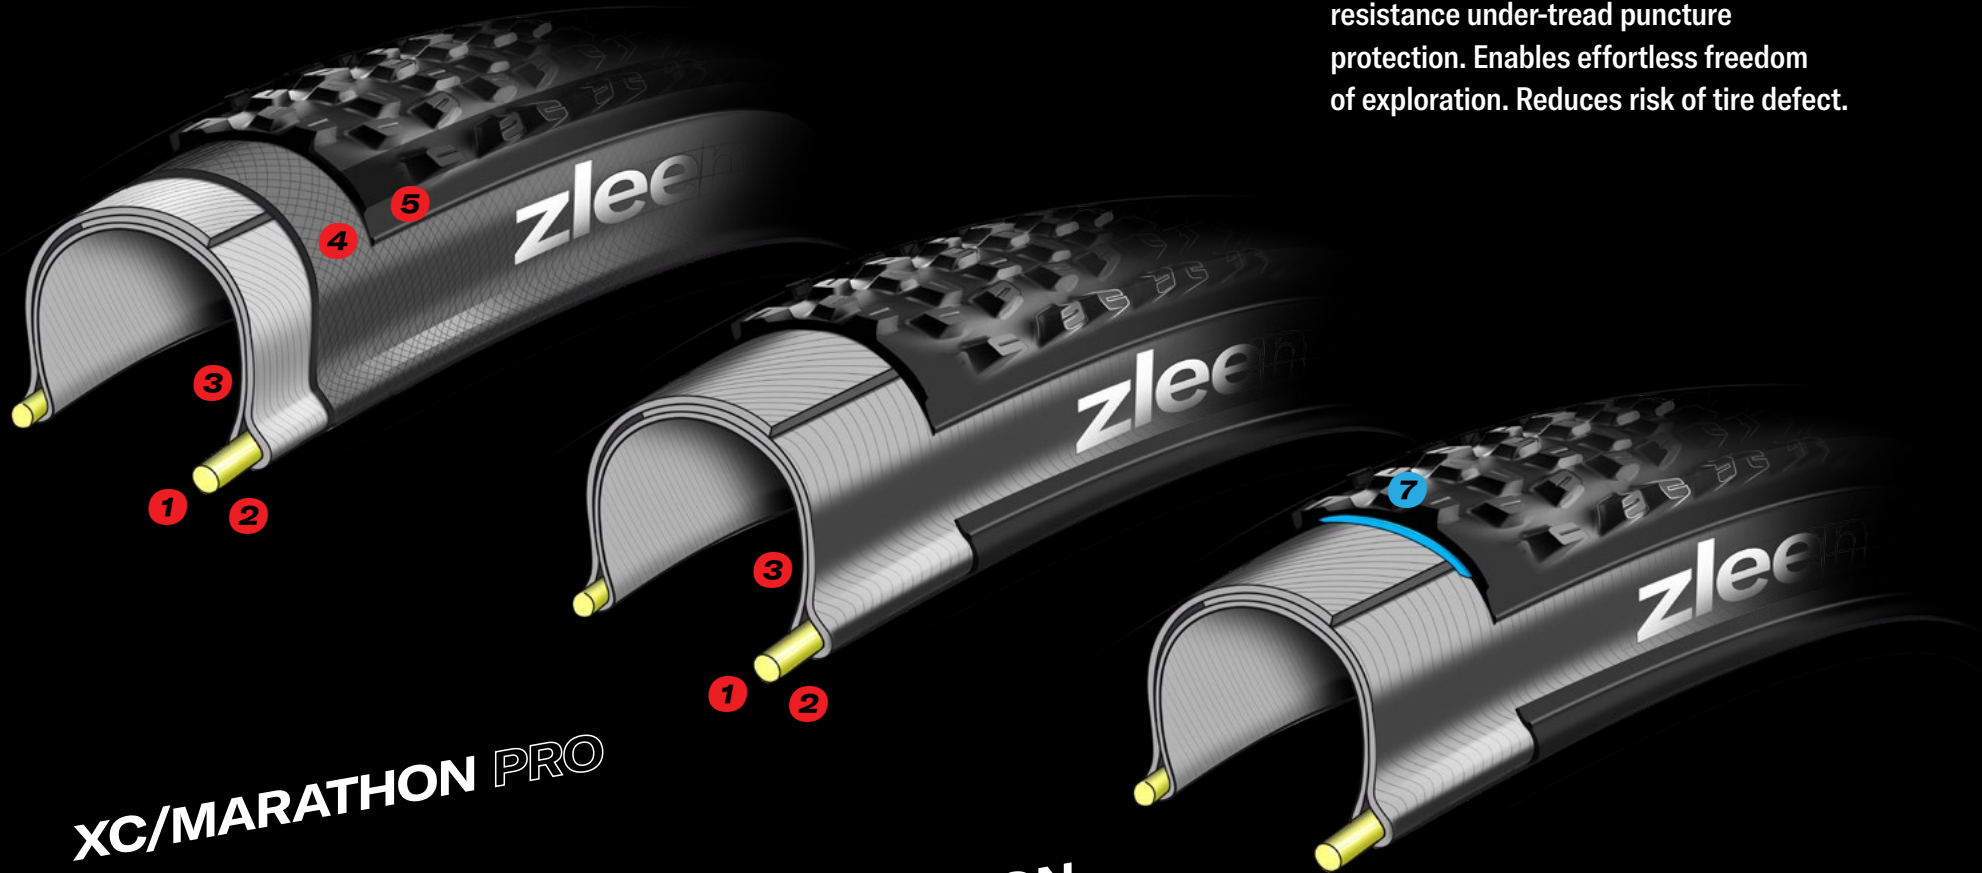

Panther

Sidewall colors

- ↘ black

Lion

Sidewall colors

- ↘ black

eReady

- ⑦ Ebike-optional eReady series feature backcountry optimized low rolling resistance under-tread puncture protection. Enables effortless freedom of exploration. Reduces risk of tire defect.